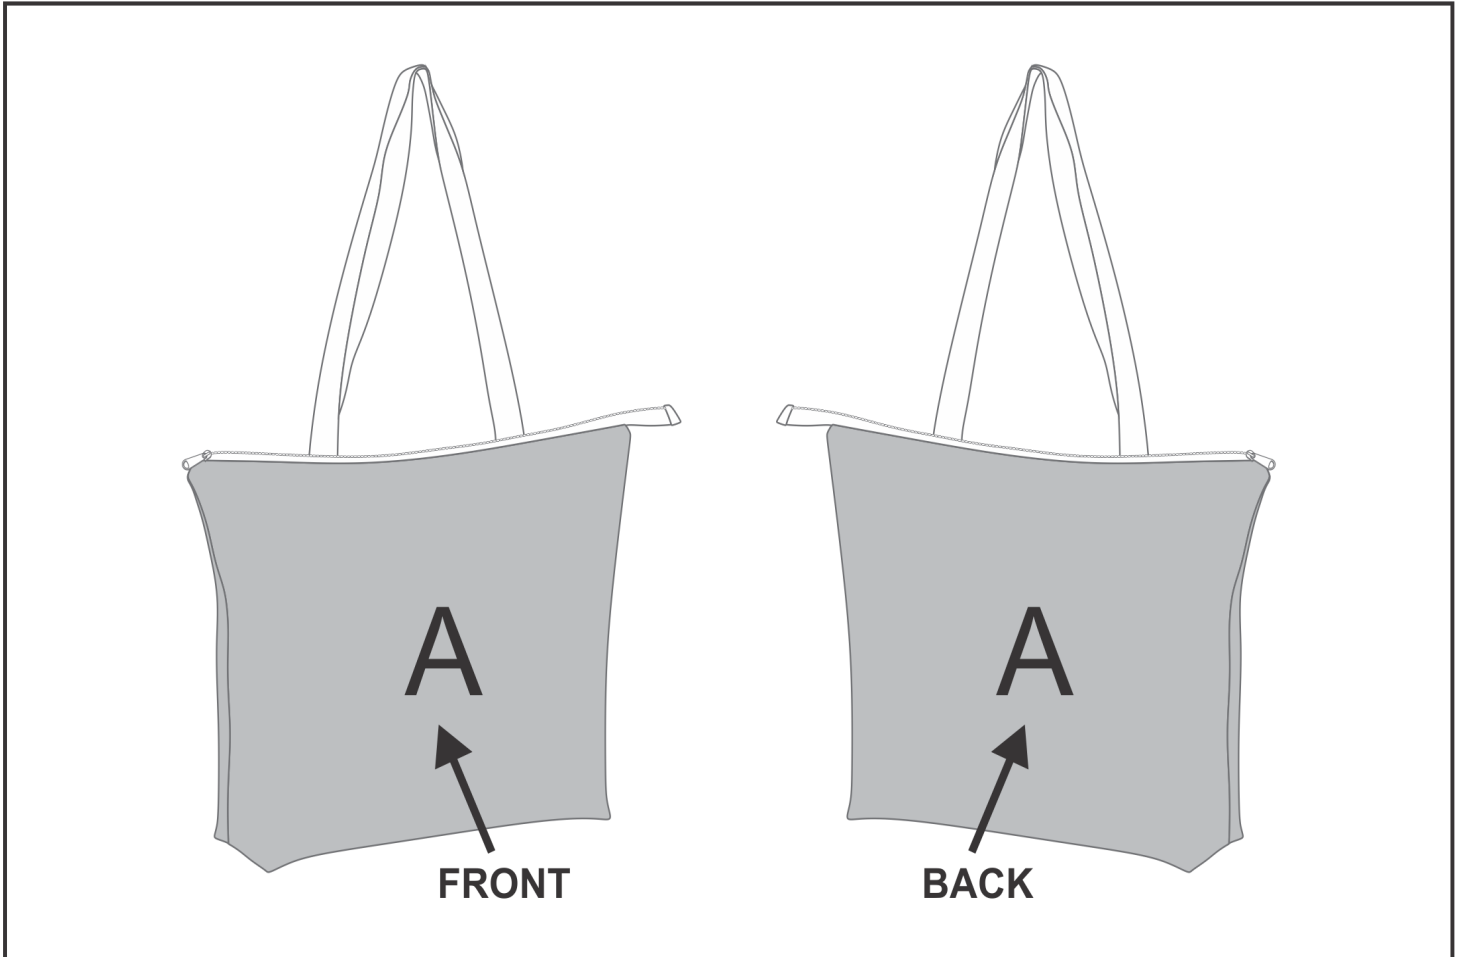

BC-HP-34-G

Hoppla Santon Tote

Need to know:

Includes 1-Position Sublimation (setup fees apply)

- Please Note: We cannot guarantee 100% logo Alignment on all Brandable Panels.

Branding Options:

Position	Branding Method (Branding Code)	No. of Colours	Dimension
A	Custom Sublimation A (CPSUB-A)	Full Colour	511mm wide x 880mm high